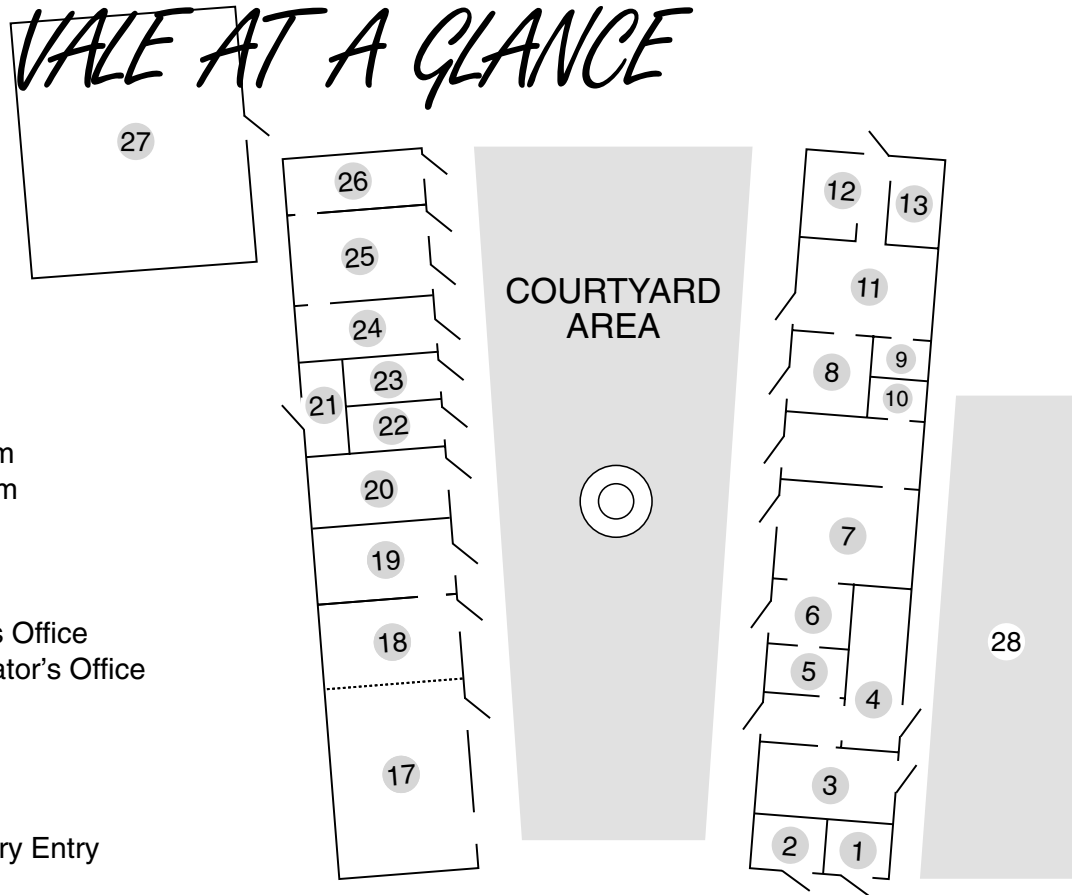

Ray Ellis
Ray W. Ellis, Pastor

CHURCH FACILITY MAP

Willow Vale Church Facility Map

1730 Curtner Ave, San Jose, CA 95125
(408) 264-2811 fax (408) 264-2817

WILLOW VALE AT A GLANCE

1. Men's Restroom
2. Ladies' Restroom
3. Toddler Room
4. Nursery/Crib Room
5. Kindergarten Room
6. Allegro Room
7. Allegro Room
8. School Office
9. Associate Pastor's Office
10. School Administrator's Office
11. Hanson Room
12. Church Office
13. Pastor's Office
14. Library
15. Narthex/Sanctuary Entry
16. Kitchen
17. Lindstrom Fellowship Hall
18. Fellowship Hall Extension
19. Senior High Room
20. Junior High Room
21. Sky Church Office
22. Men's Restroom
23. Ladies' Restroom
24. Junior Room
25. Primary Room
26. Classroom
27. Classroom/Extended Care/Kidmo,
Children's Worship Celebration
28. Toddler's Play Yard
29. Youth Pastor's Office