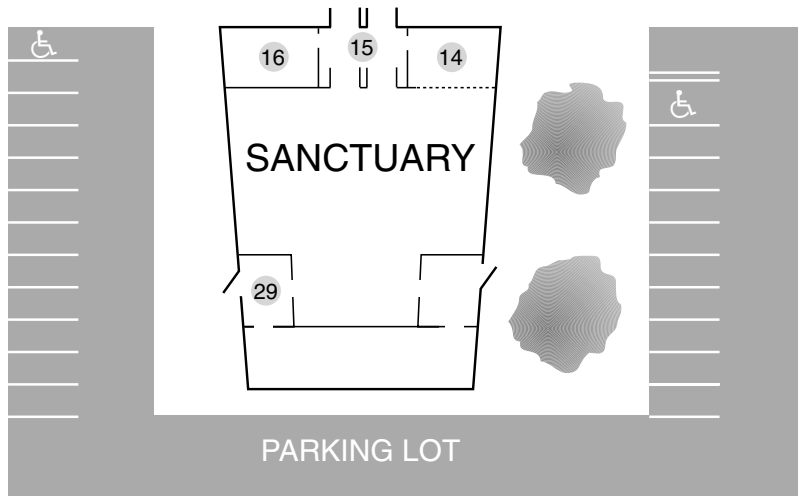

Ray Ellis
Ray W. Ellis, Pastor

CHURCH FACILITY MAP

Willow Vale Church Facility Map

1730 Curtner Ave, San Jose, CA 95125
(408) 264-2811 fax (408) 264-2817

WILLOW VALE AT A GLANCE

1. Men's Restroom
2. Ladies' Restroom
3. Toddler Room
4. Nursery/Crib Room
5. Kindergarten Room
6. Allegro Room
7. Allegro Room
8. School Office
9. Associate Pastor's Office
10. School Administrator's Office
11. Hanson Room
12. Church Office
13. Pastor's Office
14. Library
15. Narthex/Sanctuary Entry
16. Kitchen
17. Lindstrom Fellowship Hall
18. Fellowship Hall Extension
19. Senior High Room
20. Junior High Room
21. Sky Church Office
22. Men's Restroom
23. Ladies' Restroom
24. Junior Room
25. Primary Room
26. Classroom
27. Classroom/Extended Care/Kidmo,
Children's Worship Celebration
28. Toddler's Play Yard
29. Youth Pastor's Office