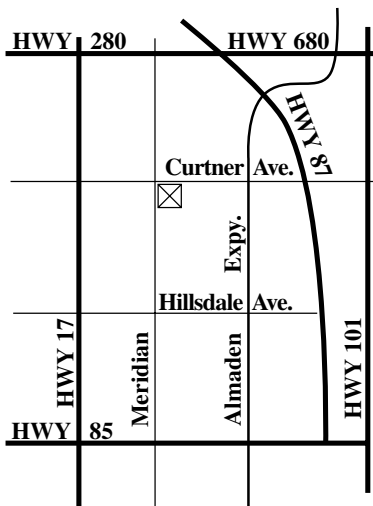

CHURCH FACILITY MAP

Willow Vale Church Facility Map

1730 Curtner Ave, San Jose, CA 95125
(408) 264-2811 fax (408) 264-2817